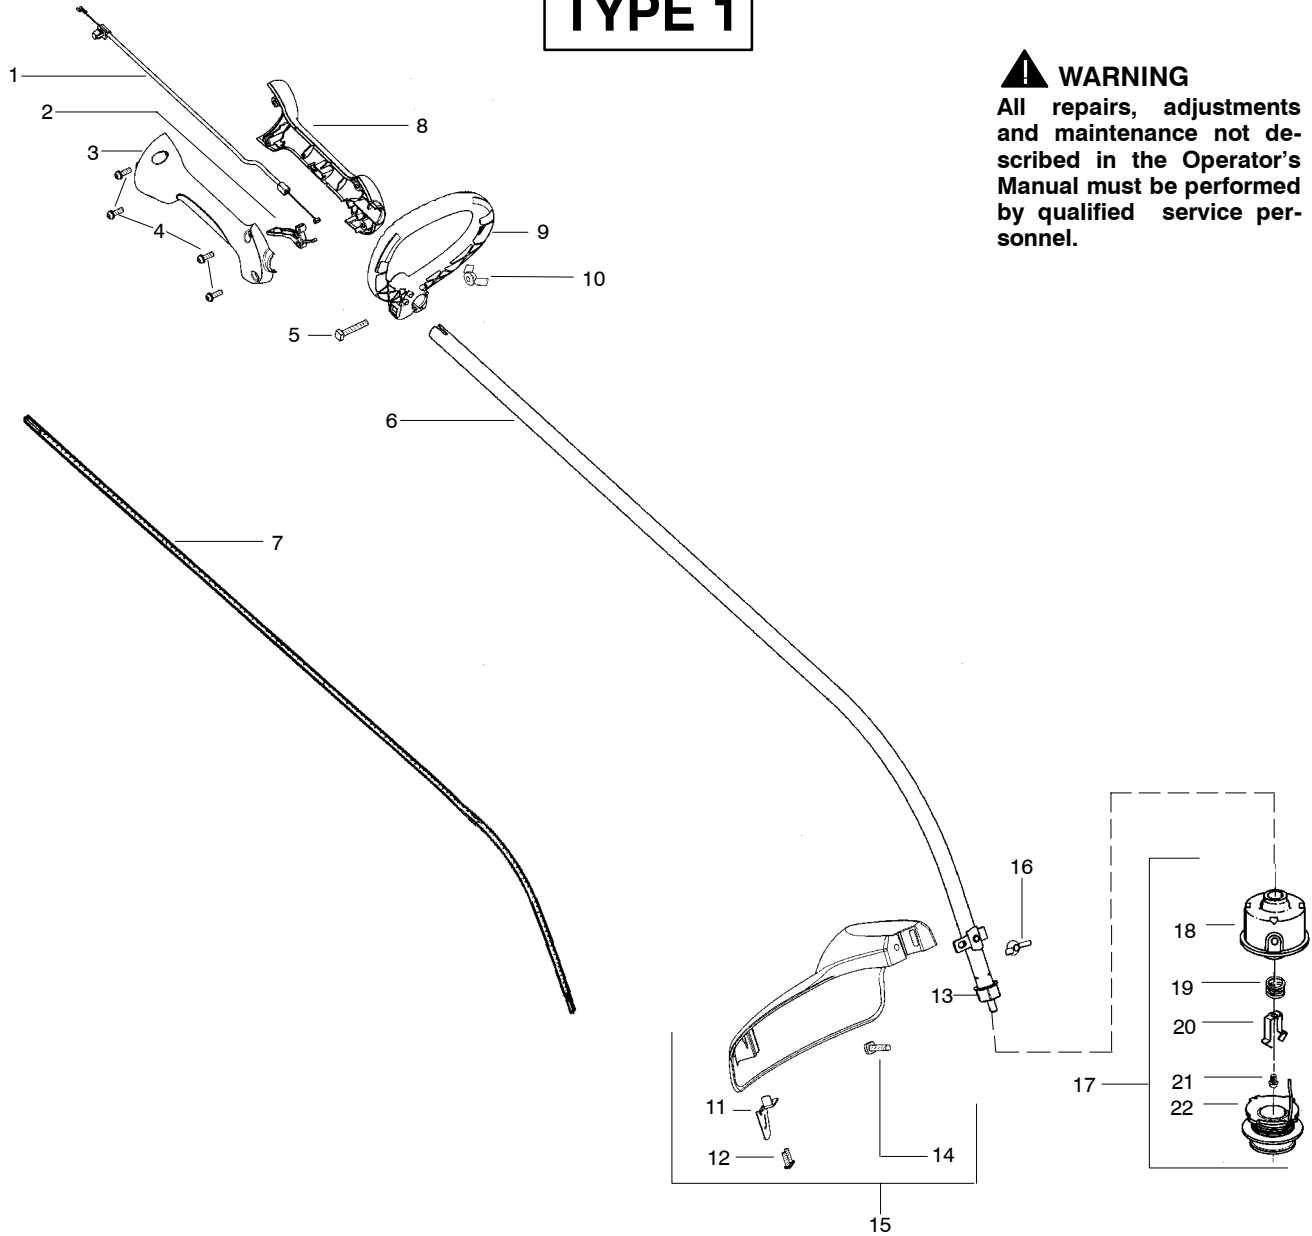

TYPE 1

⚠ WARNING
All repairs, adjustments and maintenance not described in the Operator's Manual must be performed by qualified service personnel.

Ref.	Part No.	Description	Ref.	Part No.	Description
1.	530057991	Assy - Throttle Cable	15.	530071772	Kit - Shield Assy (Incl. 11,12,14,16)
2.	530058000	Trigger	16.	530016152	Wingnut
3.	530057582	Throttle Hsg. (Right)	17.	952701666	Accy - TNG IV Cutting Head (Incl. 18 - 22)
4.	530015880	Screw - Throttle Hsg.	18.	530069690	Assy - Hub
5.	530015821	Bolt	19.	530401464	Spring - Compression
6.	530071773	Assy - Drive Shaft Hsg.	20.	530401466	Clip - Retainer - Head
7.	530095242	Shaft - Flex	21.	530401467	Screw
8.	530057581	Throttle Hsg. (Left)	22.	952711527	Accy - Spool w/Line
9.	530057587	Handle - Assist			Not Shown
10.	530016152	Wingnut		530163883	Operator Manual
11.	530052287	Line Limiter		530057720	Decal - Start Inst.
12.	530015966	Screw - Line Limiter		530055350	Decal - Shaft Warning
13.	530095563	Dust Cup			
14.	530015820	Bolt			

TYPE 2

⚠ WARNING
All repairs, adjustments and maintenance not described in the Operator's Manual must be performed by qualified service personnel.

Ref.	Part No.	Description	Ref.	Part No.	Description
1.	530057991	Assy-Throttle Cable	15.	530071772	Kit-Shield Assy (Incl. 11,12,14,16)
2.	530058000	Trigger	16.	530016152	Wingnut
3.	530057582	Throttle Hsg. (Right)	17.	952701666	Accy-TNG IV Cutting Head (Incl. 18-22)
4.	530015880	Screw-Throttle Hsg.	18.	530069690	Assy-Hub
5.	530015821	Bolt	19.	530401464	Spring-Compression
6.	530071874	Assy-Drive Shaft Hsg.	20.	530401466	Clip-Retainer-Head
7.	530096275	Shaft-Flex	21.	530401467	Screw
8.	530057581	Throttle Hsg. (Left)	22.	952711527	Accy- Spool w/Line
9.	530058580	Assy-Handle (Incl. 5,10)			Not Shown
10.	530016152	Wingnut	↗	545186837	Operator Manual
11.	545081862	Kit - Line Limiter (Incl. 12)	↗	545144405	Decal-Shaft Warning
12.	530015966	Screw-Line Limiter			
13.	530095563	Dust Cup			
14.	530015820	Bolt			